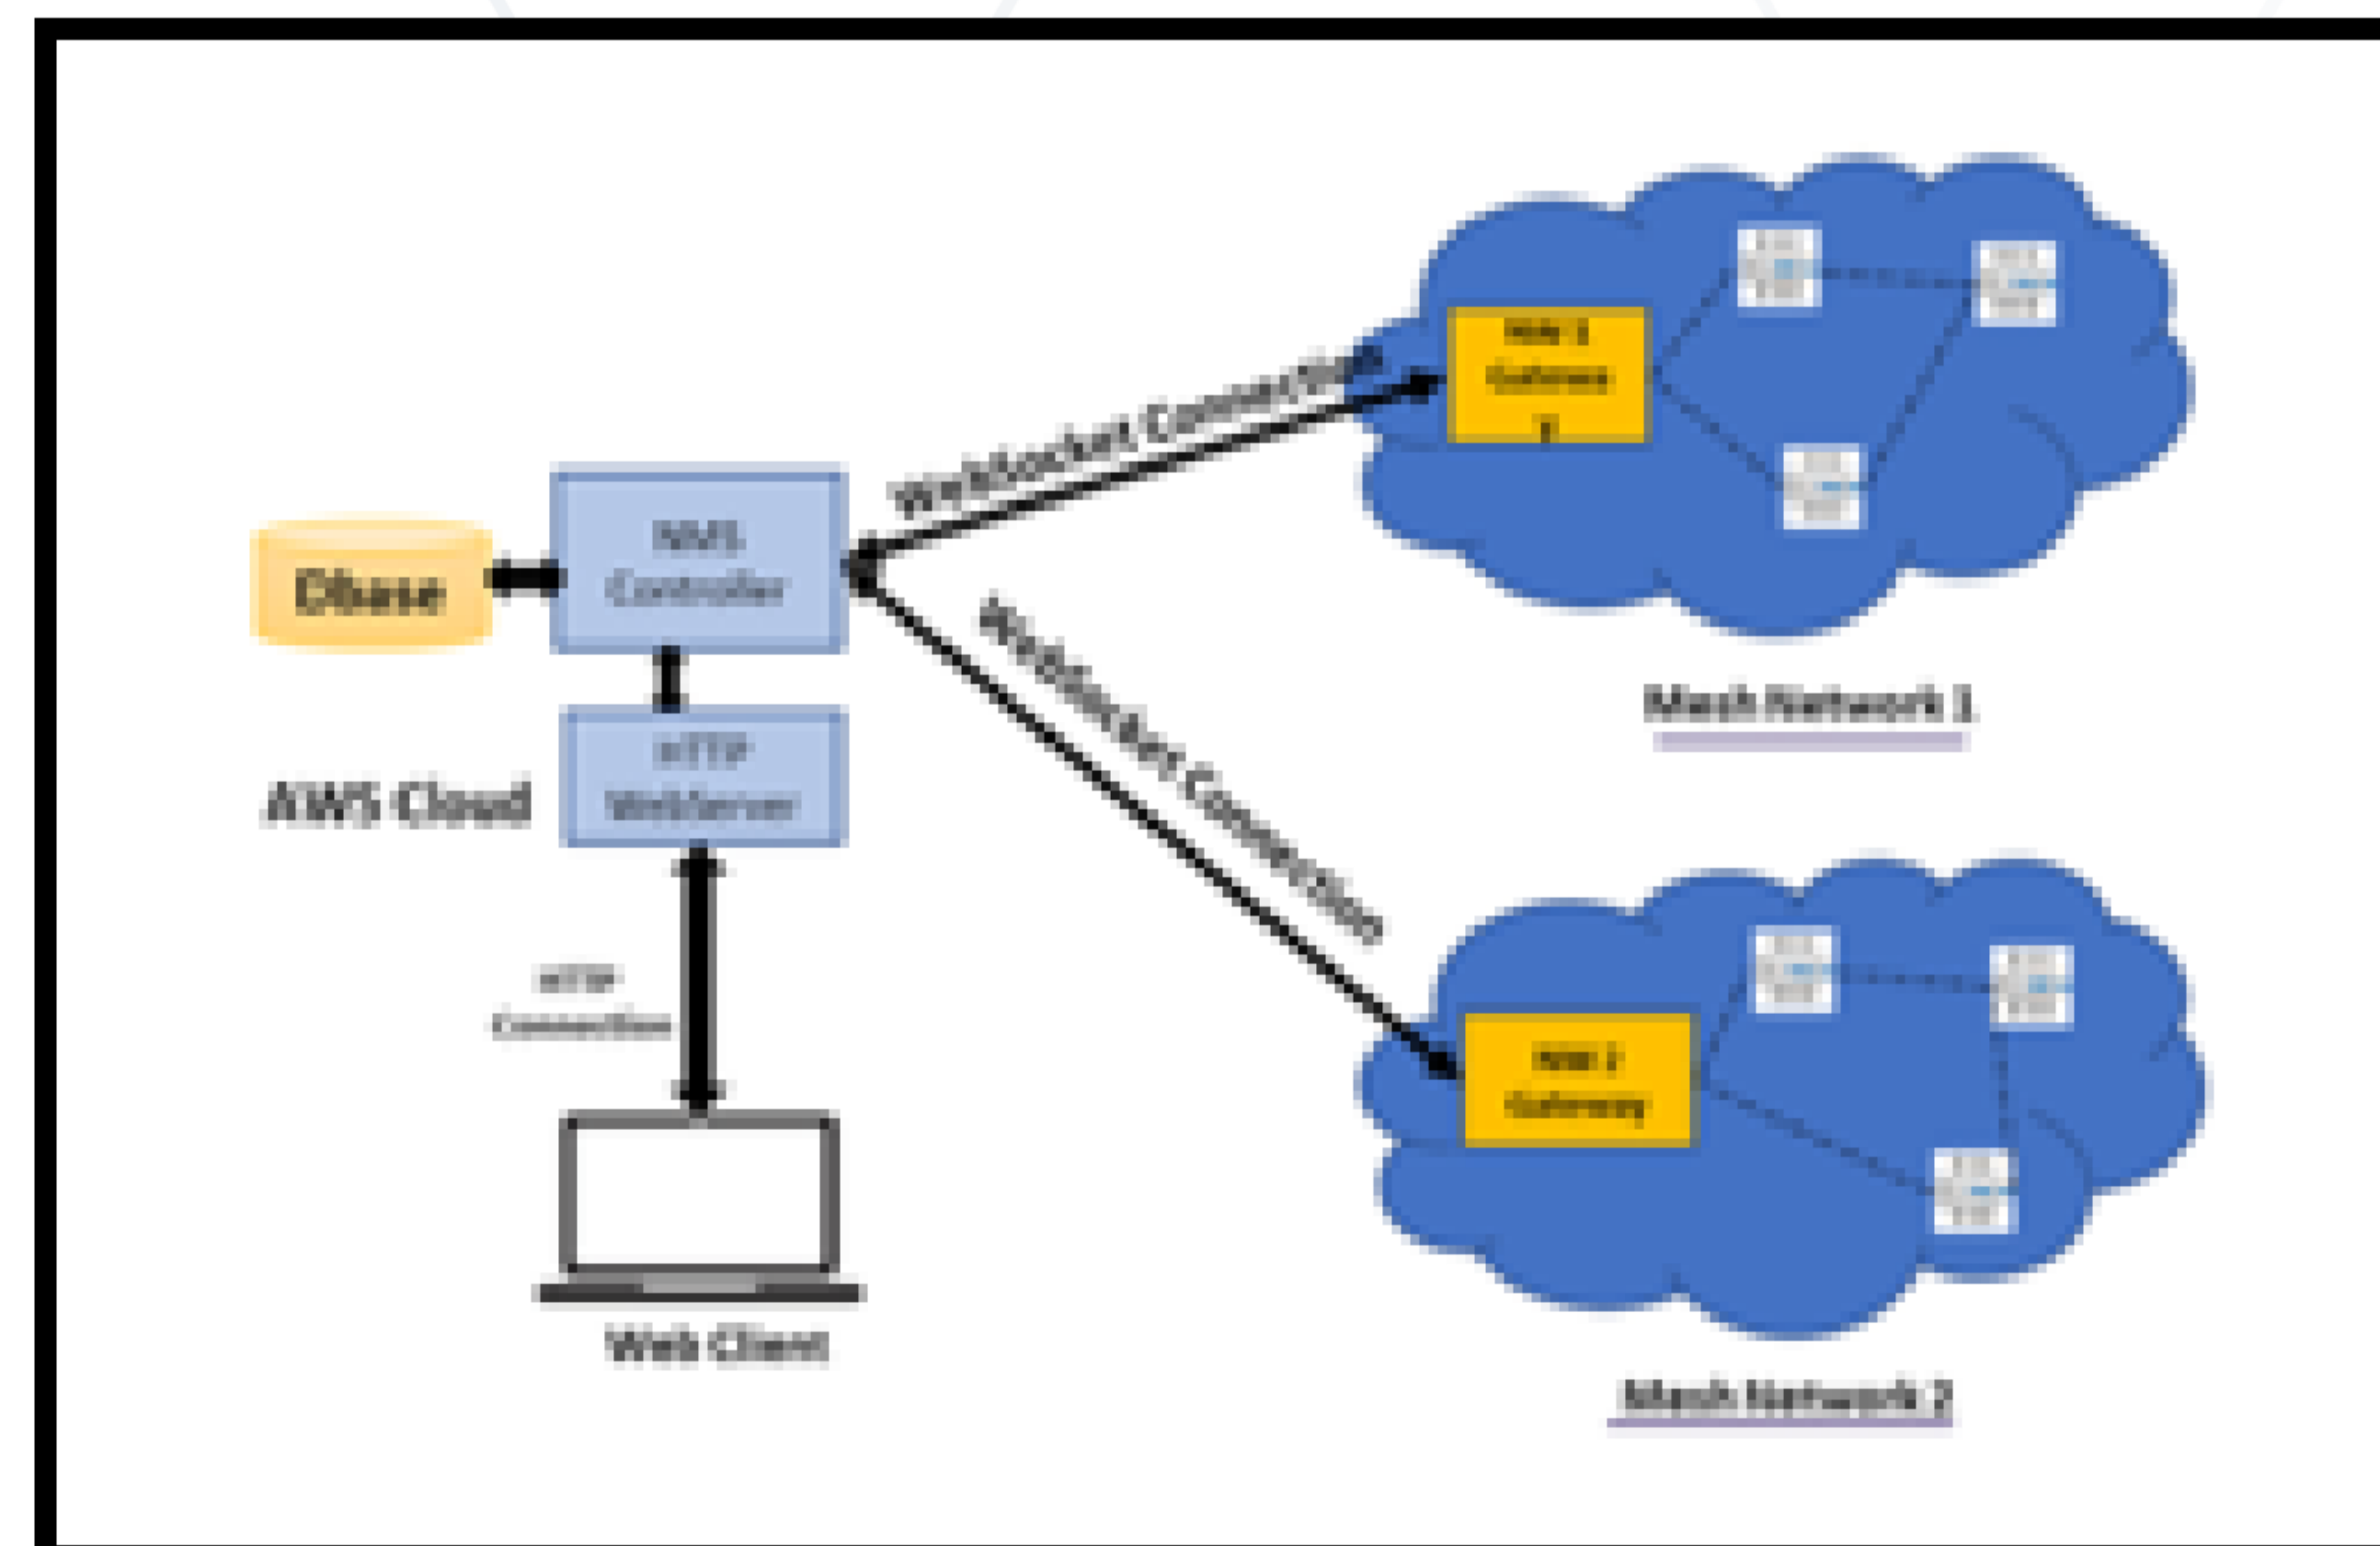

DOMAIN: NETWORK

TECHNOLOGY SERVICES:

AUTOMATION AND ORCHESTRATION ->
FCAPS AND AUTOMATED ASSURANCE

CLIENT:

WiFi Service Provider

CHALLENGE:

Proprietary solution to control, monitor, and manage proprietary built Wi-Fi based Mesh Networking system for enterprises

SOLUTION:

Delivered custom built NMS gateway, NMS controller, encrypted data storage, secure connectivity (TLS WebSocket), and web application for configuration, monitoring, upgrade/update firmware

OUTCOME:

Improved customer satisfaction by real-time monitoring and management of E2E NMS solution for WiFi based mesh networking infrastructure