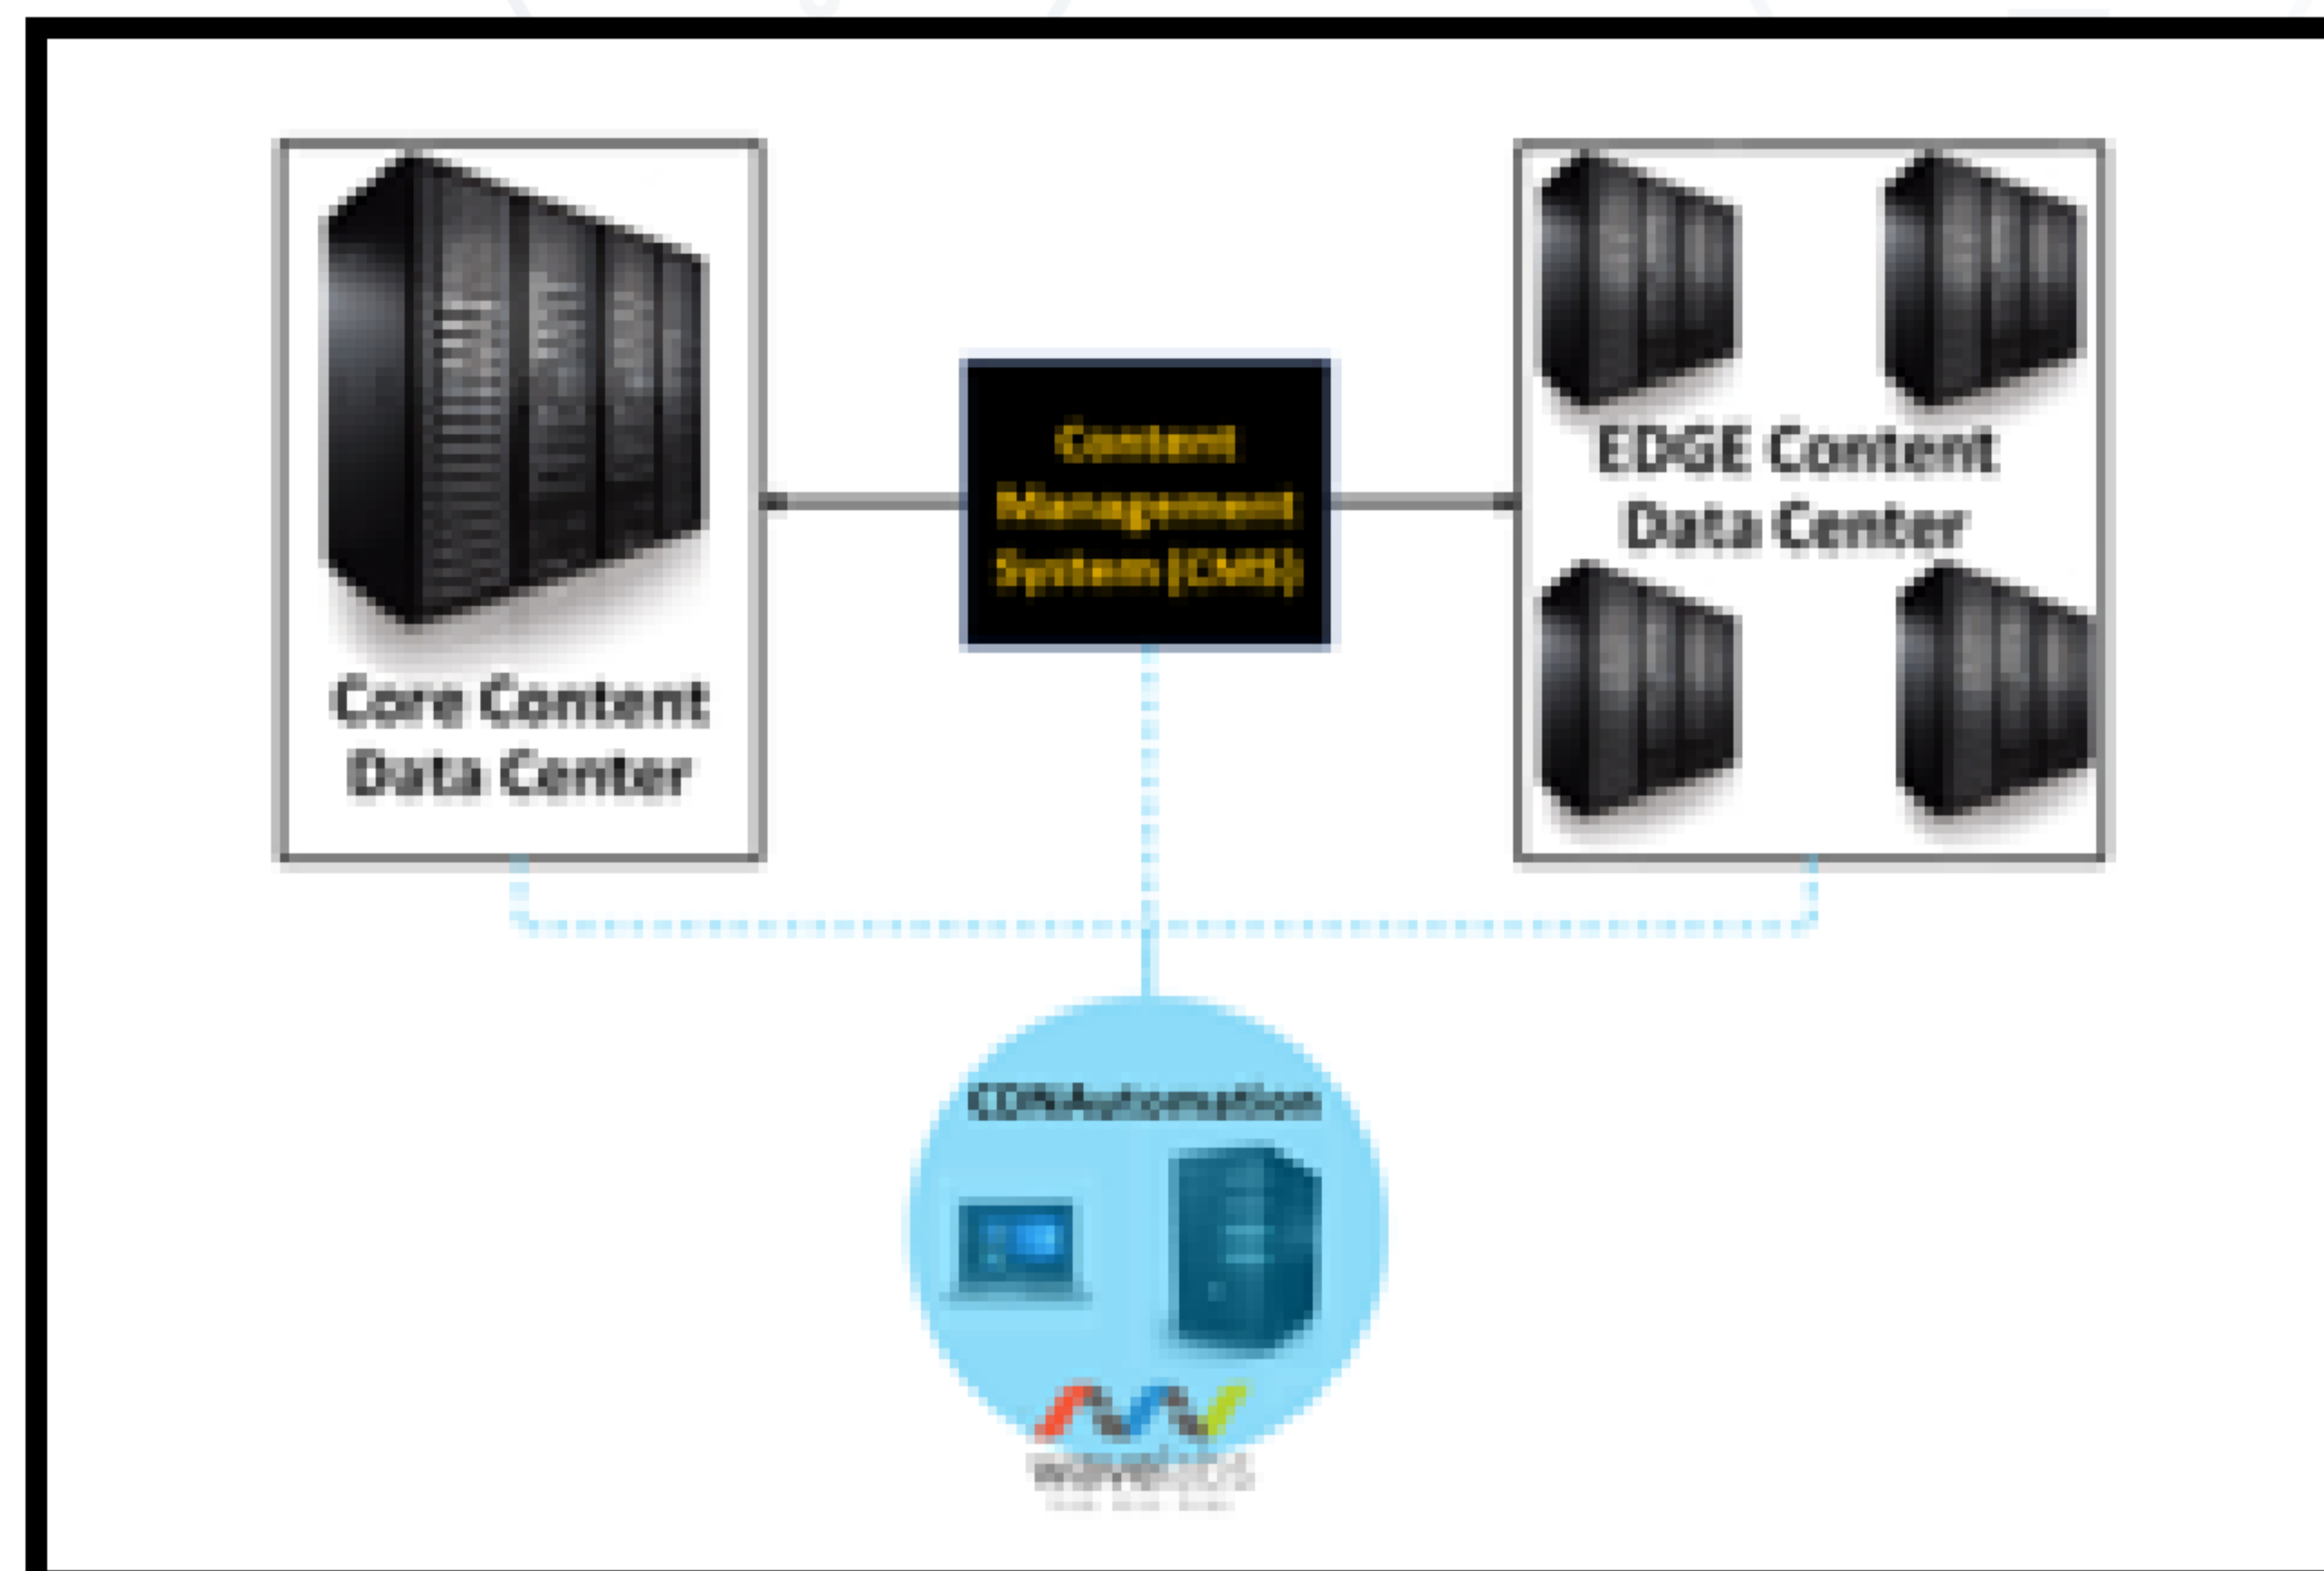

DOMAIN: SERVICE

TECHNOLOGY SERVICES:

AUTOMATION AND ORCHESTRATION ->
SERVICE AND BUSINESS DOMAIN

CLIENT:

IPTV VOD Service Provider

CHALLENGE:

Experienced out of sync video content between the core data center and edge content data center resulted in service failure

SOLUTION:

Implemented and delivered flexible solution that can be configured and executed on-demand or periodically to validate the accuracy

OUTCOME:

Consistency of video content between data centers and, as a result, improved IPTV VOD service performance