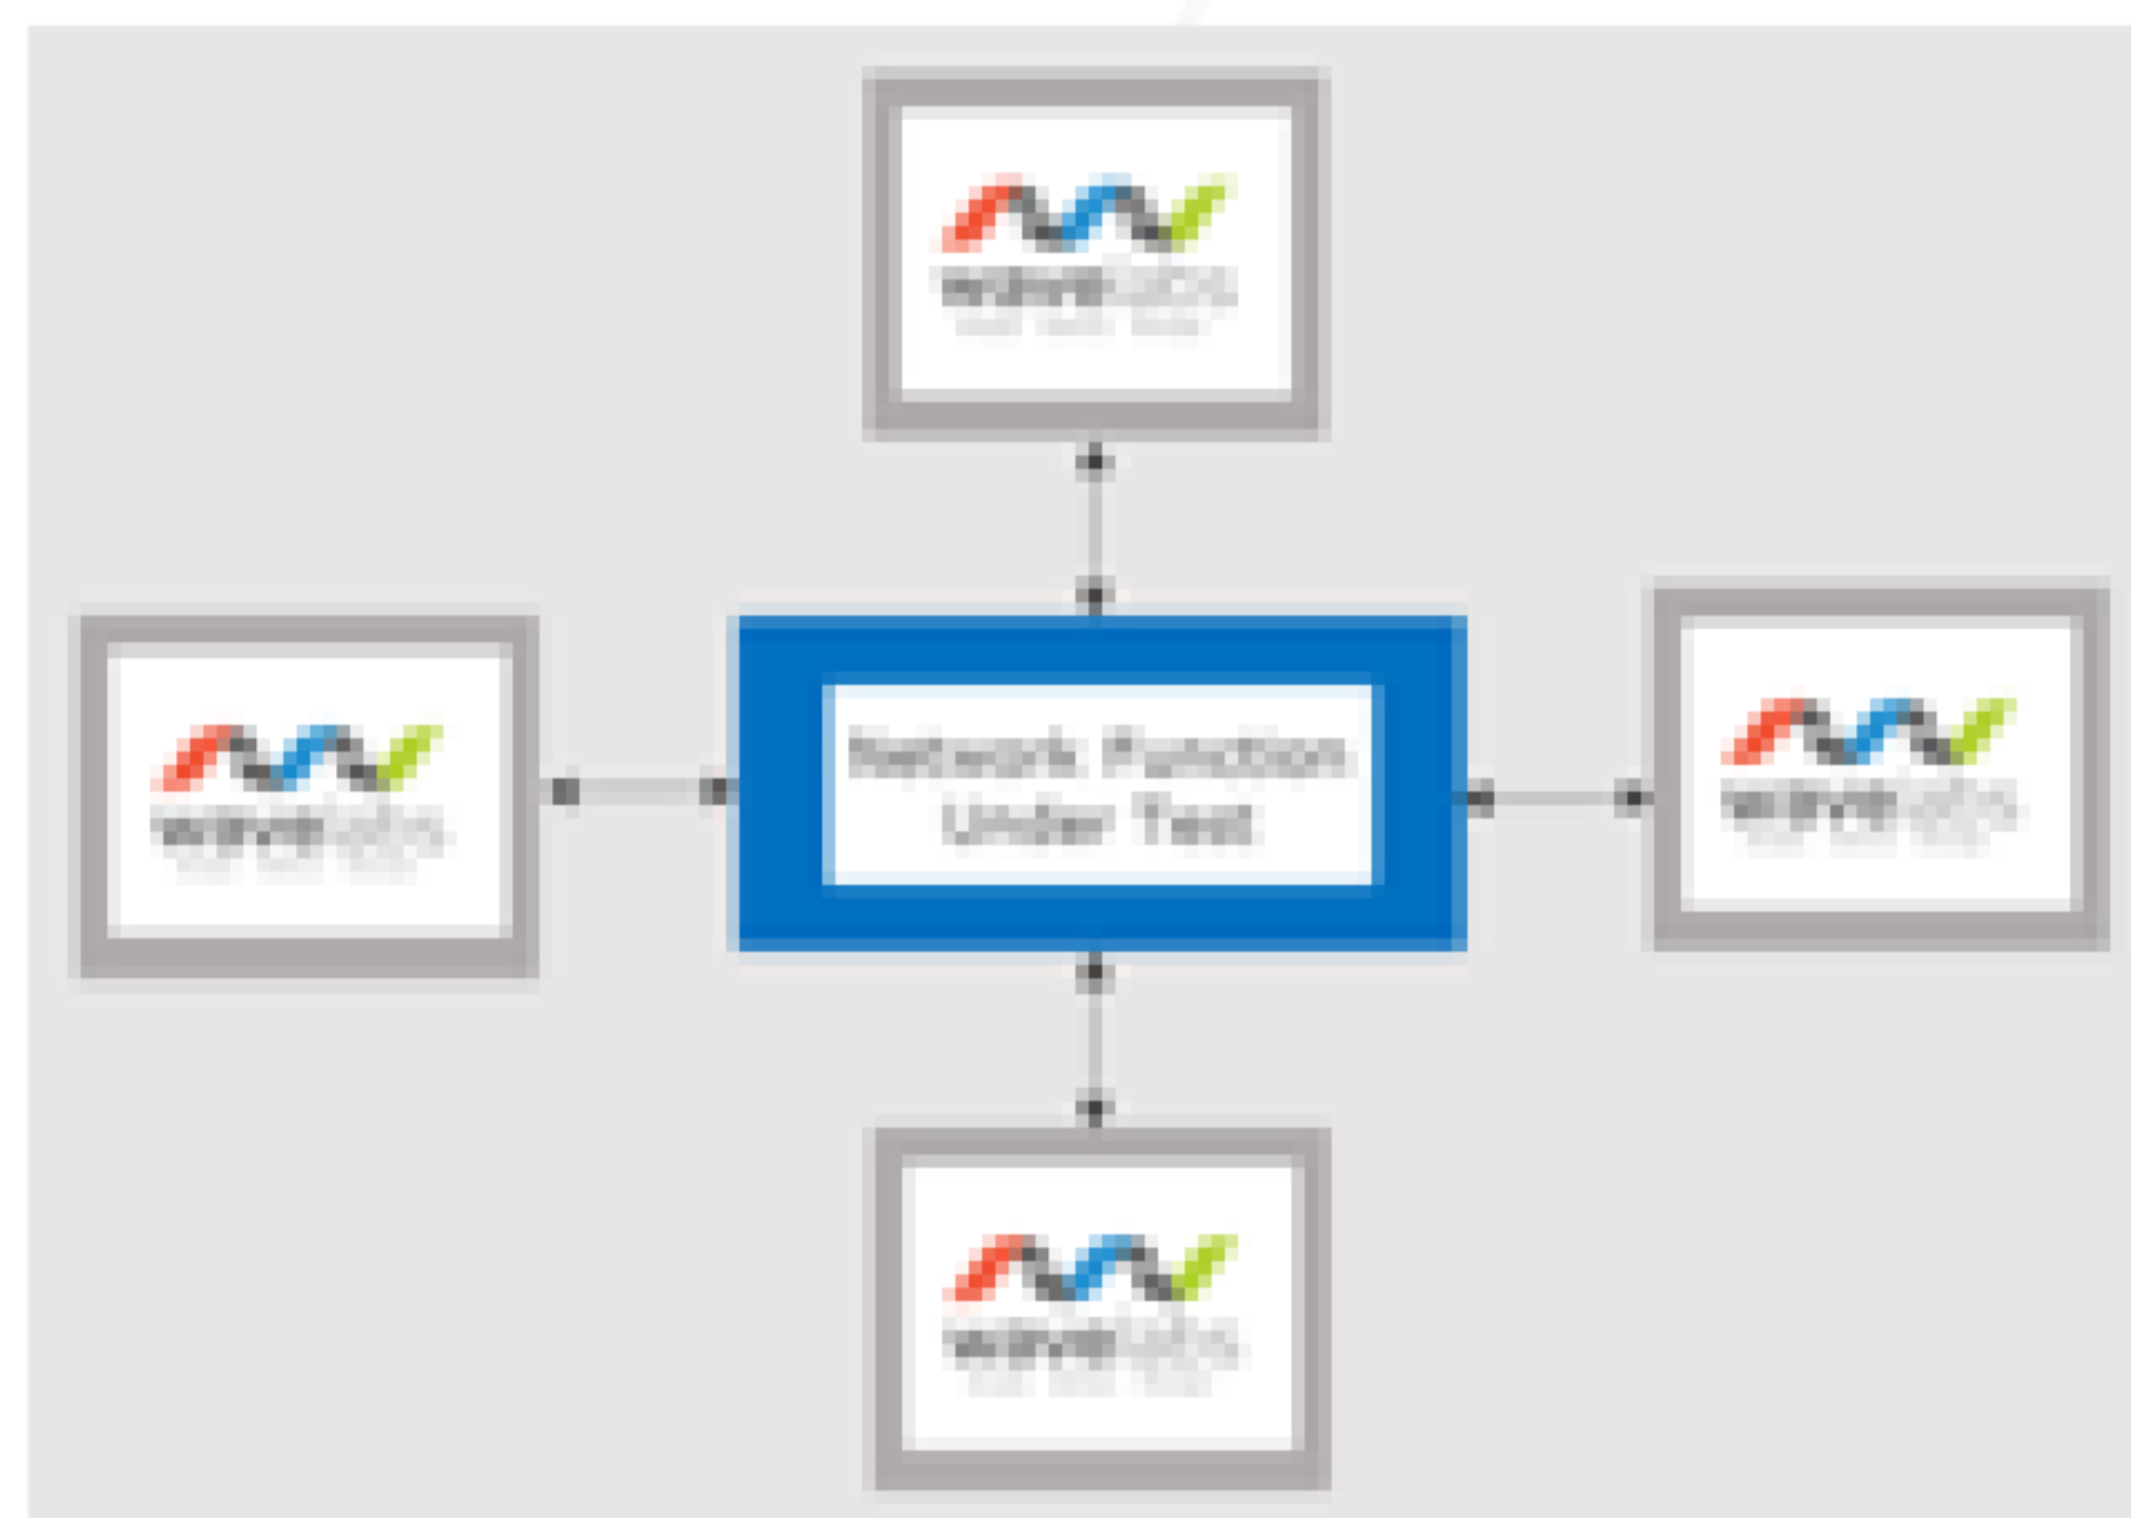

INDUSTRY: COMMUNICATIONS

TECHNOLOGY SERVICES:

TEST AS A SERVICE -> CONVERGED CORE NETWORK

Network Equipment Characterization

Lab Network Testing

CLIENT:

Canadian OEM Vendor

CHALLENGE:

Functional and performance characterization of UPF 5G SA and SPGW-U 4G/5G NSA core network function with real-world conditions

SOLUTION:

Emulation of 4G and 5G ABot test network functions to perform surrounding testing of network function under test (NFUT) including CUPS network functions over N4, Sxa, Sxb interfaces

OUTCOME:

The functional, performance and capacity measurement improved confidence and helped with precise dimensioning of the client network functions for their various network deployment scenarios